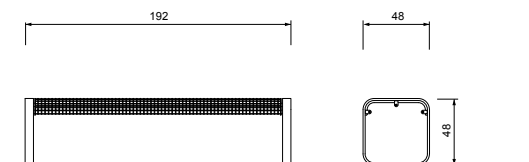

Hockerbank breit / Bench without backrest wide / Banc sans dossier large

~ 69 kg